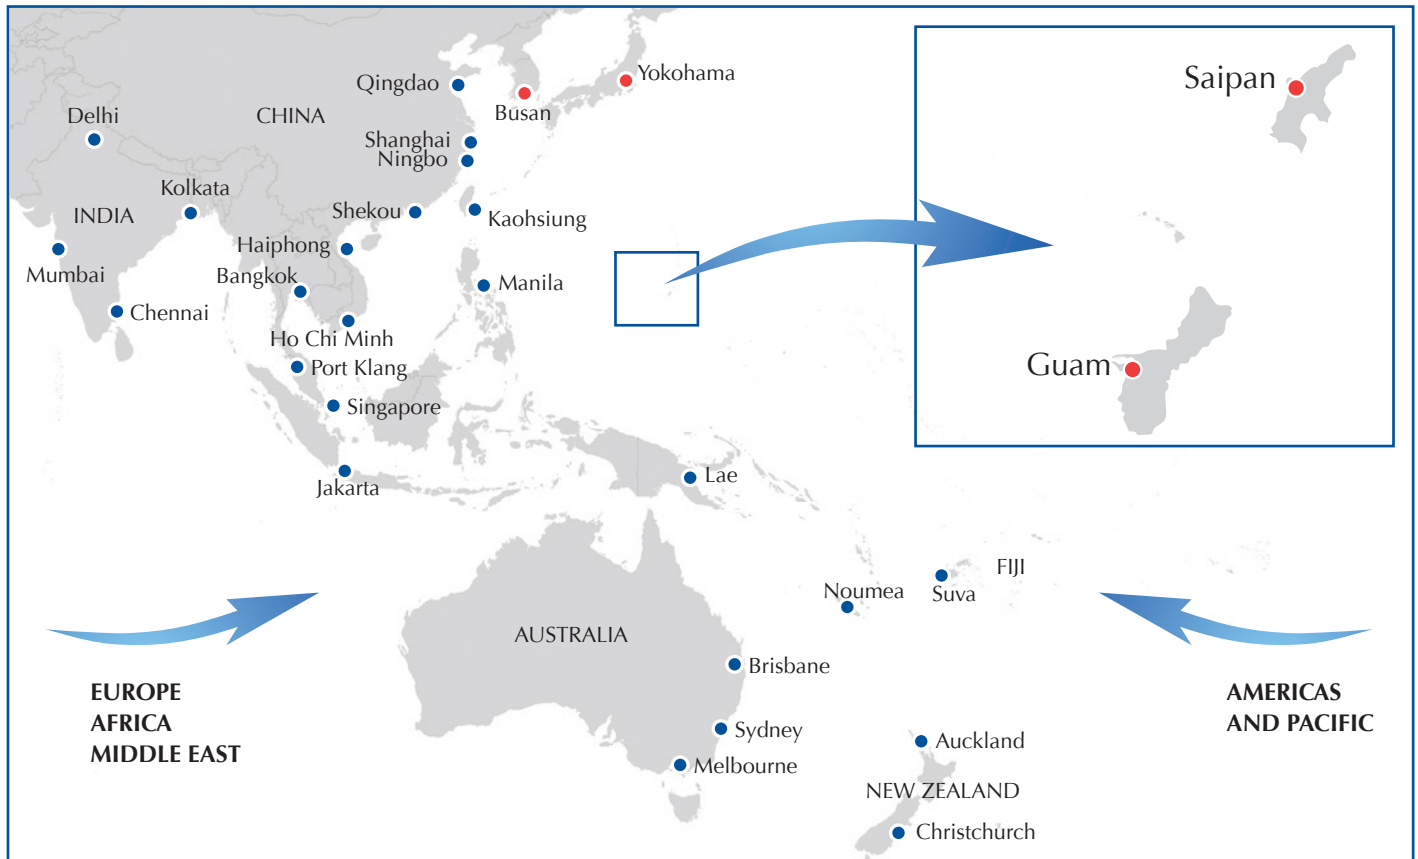

Swire Shipping offers a fixed day weekly service to Guam and Saipan

Swire Shipping has a long trading history and association in the Pacific, being a leading provider of sustainable shipping solutions to the region for about 80 years. Building on this foundation and understanding the requirements of our customers for frequent, reliable and on-time delivery, Swire Shipping is pleased to increase our frequency to the markets of Guam and Saipan to a fixed day weekly service.

Transit times to Guam and Saipan

	Yokohama	Busan	Qingdao	Shanghai	Shekou	Hong Kong	Manila	Kaohsiung	Haiphong	Ho Chi Minh	Bangkok	Jakarta	Singapore	Port Klang	Chennai	Nhava Sheva
Guam	4	7	12	12	14	14	17	14	16	17	17	23	20	20	31	30
Saipan	5	8	13	13	15	15	18	15	17	18	18	24	21	21	32	31

Transit times from Guam and Saipan

	Yokohama	Busan	Qingdao	Shanghai	Shekou	Hong Kong	Manila	Kaohsiung	Haiphong	Ho Chi Minh	Bangkok	Jakarta	Singapore	Port Klang	Chennai	Nhava Sheva
Guam	10	7	12	12	14	14	17	14	16	17	17	23	20	20	31	30
Saipan	9	6	11	11	13	13	16	13	15	16	16	22	19	19	20	20

- Fixed day arrivals
- Thursday in Guam
- Friday in Saipan
- Fixed day departure from Origin
- Multi-purpose shipping solutions
- Global Coverage with extensive partner network

GUAM

Amybth Logistics
193 Rojas Street
Harmon Industrial Park
Tamuning, Guam 96913
T: +1 671 647 8000
F: +1 671 646 6772 / 647 1116
E: swire@amybth.guam.net