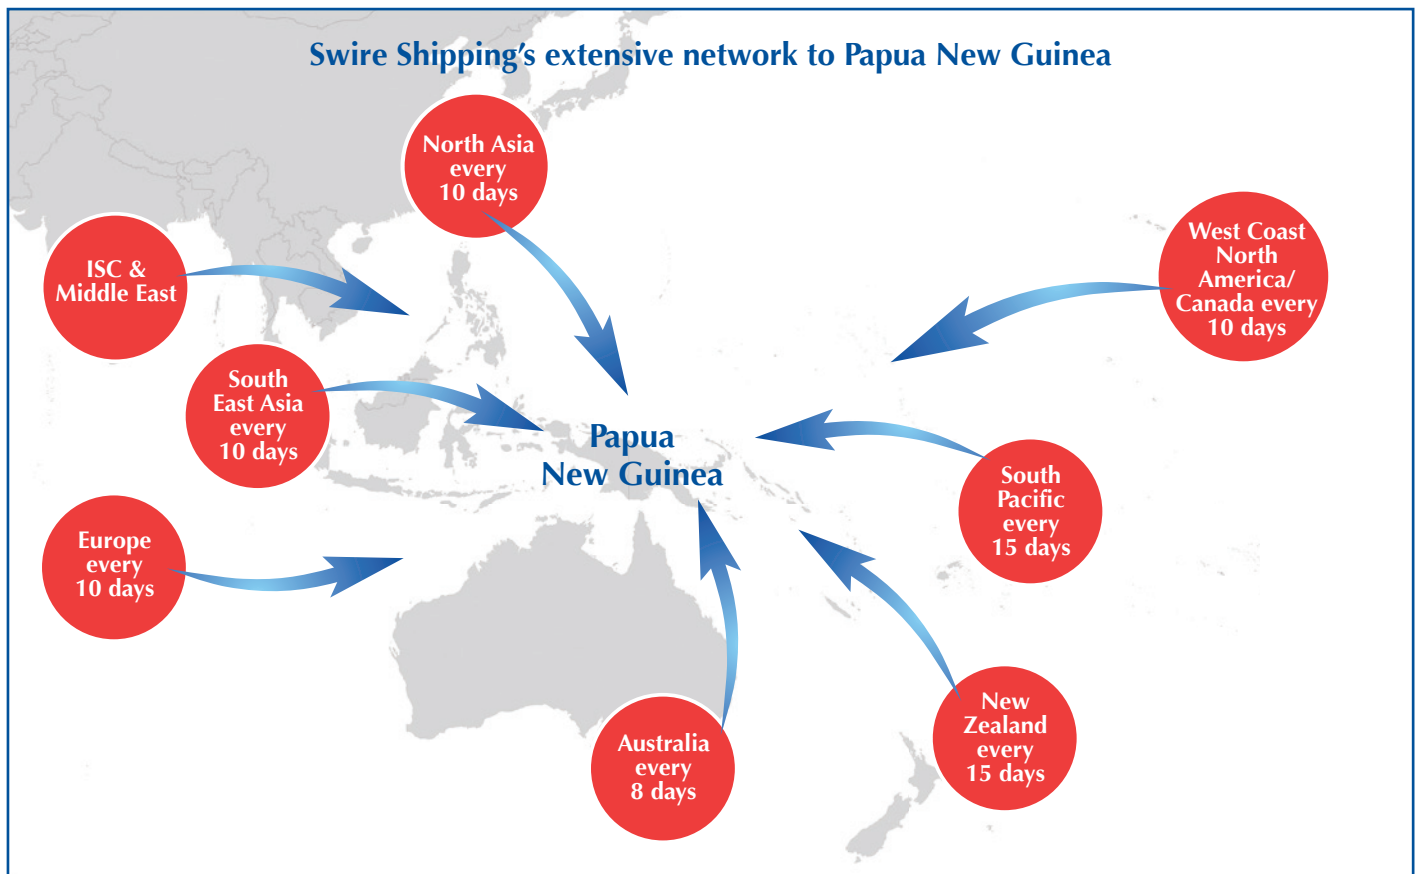

Swire Shipping enhances PNG Coverage

From July 2016, Swire Shipping will provide express transit times into Port Moresby from China of 12 days on our popular North Asia Express Service, complementing our existing comprehensive coverage from Australia, New Zealand, Fiji and Southeast Asia.

With over 60 years of shipping expertise in PNG, Swire Shipping understands the market and the needs of our customers. Our multipurpose liner services cover all PNG ports directly or through partnerships, with over 300 PNG port calls per year. We carry containerised, hazardous, breakbulk and project cargo, and offer a comprehensive network coverage in the Asia Pacific region.

- 9-day service from China to Lae; with 6 calls per month from Asia to Lae
- 12-day service from Asia to Port Moresby; with 3 calls per month
- Extensive China coverage
- Directly connecting key ports in China to Port Moresby

Agency Details

Swire Shipping is supported by a comprehensive network of agencies. Please contact your local representative to discuss your shipping needs.

PAPUA NEW GUINEA

Port Moresby
Swire Shipping
T: +675 322 0100
F: +675 321 1174
E: agent.pomgenl@swirecnco.com