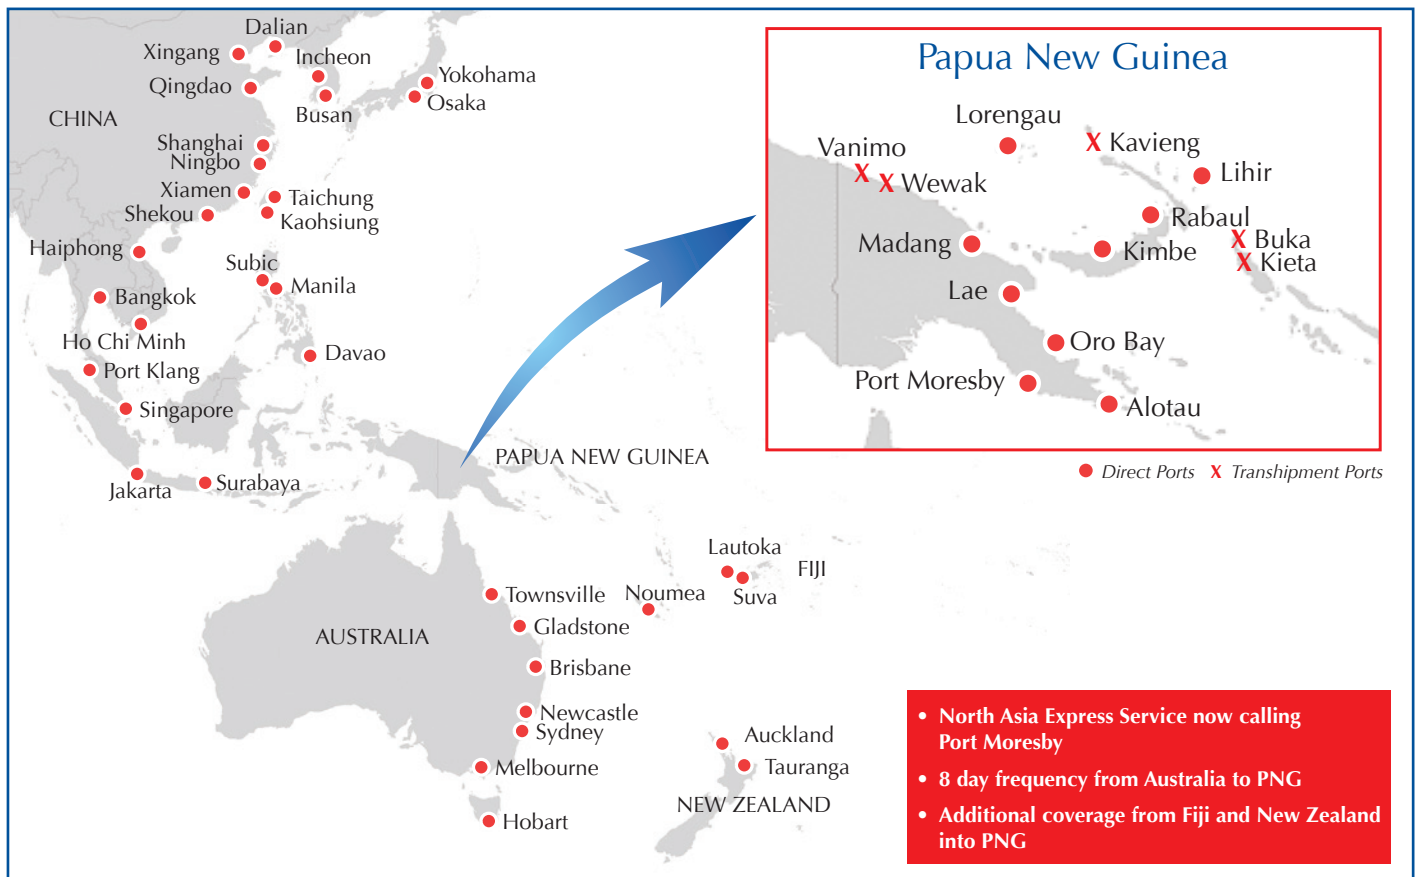

Swire Shipping enhances PNG Coverage

From July 2016, Swire Shipping will provide express transit times into Port Moresby from China of 12 days on our popular North Asia Express Service, complementing our existing comprehensive coverage from Australia, New Zealand, Fiji and Southeast Asia.

With over 60 years of shipping expertise in PNG, Swire Shipping understands the market and the needs of our customers. Our multipurpose liner services cover all PNG ports directly or through partnerships, with over 300 PNG port calls per year. We carry containerised, hazardous, breakbulk and project cargo, and offer a comprehensive network coverage in the Asia Pacific region.

- 9-day service from China to Lae; with 6 calls per month from Asia to Lae
- 12-day service from Asia to Port Moresby; with 3 calls per month
- Extensive China coverage
- Directly connecting key ports in China to Port Moresby

Agency Details

Swire Shipping is supported by a comprehensive network of agencies. Please contact your local representative to discuss your shipping needs.

PAPUA NEW GUINEA

Port Moresby
Swire Shipping
T: +675 322 0100
F: +675 321 1174
E: agent.pomgenl@swirecnco.com