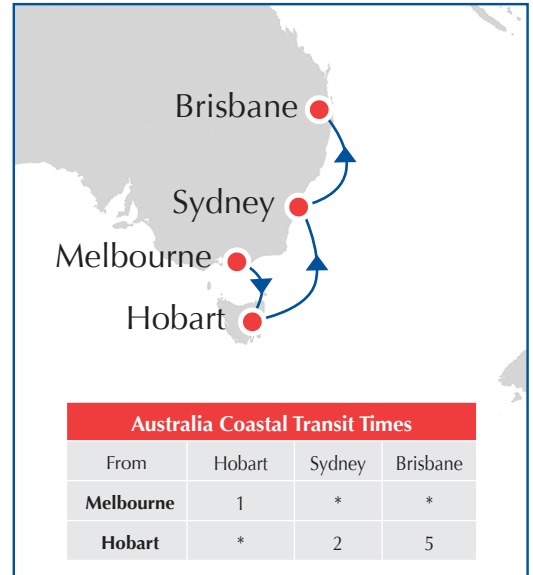

Connecting Tasmania to the Australian Mainland

With the introduction of direct calls to and from Hobart commencing November 2015, Swire Shipping will link Tasmania to the Australian Mainland. The Service offers direct calls from Melbourne to Hobart as well as Hobart to Sydney and Brisbane, with connectivity via multimodal solutions to Adelaide, Fremantle and Darwin. Swire Shipping's 9-day frequency and multipurpose vessels cater to our customers' needs for containerised, refrigerated, hazardous, breakbulk and project cargoes.

Agency Details

AUSTRALIA

Melbourne

Swire Shipping
Level 9, 601 Bourke Street
Melbourne Vic 3000
Australia
T: +61 3 9223 2020
F: +61 3 9223 2033
E: melsales@swirecnco.com

Brisbane

Swire Shipping
Level 14, 500 Queen Street
Brisbane, QLD 4000
Australia
T: +61 7 3302 3300
F: +61 7 3302 3674
E: bnesales@swirecnco.com

Sydney

Swire Shipping
Level 9, 10 Spring Street
Sydney, NSW 2000
Australia
T: +61 2 9272 9222
F: +61 2 8572 5314
Toll Free: 1300 550 505
E: sydsales@swirecnco.com

Tasmania

Tasmanian Cargo Services
146 Wilson Street
Burnie Tas 7320
Australia
T: +61 3 6432 2990
F: +61 3 6432 3990
E: tcs@tascargo.com.au